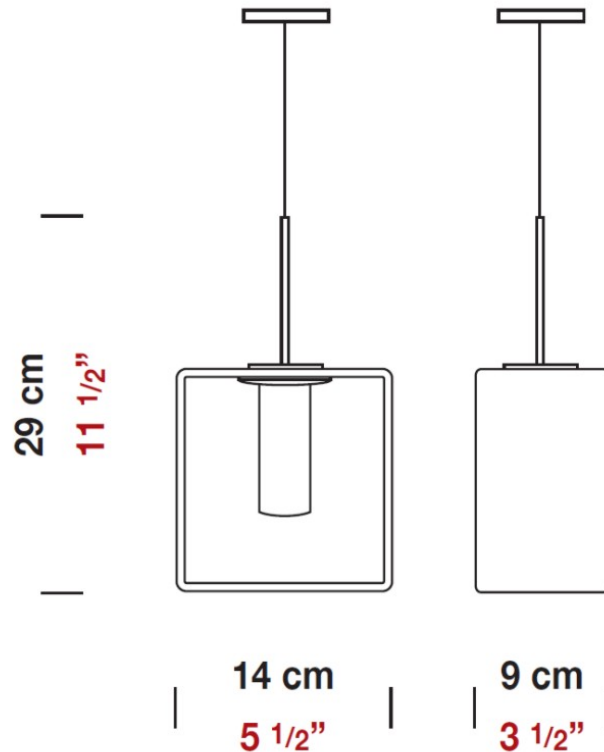

DOMINO SUSPENSION

D81048-BLK

PROJECT	
TYPE	
NOTES	
QUANTITY	
DATE	

GENERAL

Series: Domino
Brand: Panzeri
Division: Design
Mounting Type: Suspension
Mounting Location: Ceiling
Subcategory: Pendant

PHYSICAL

Length (mm): 140
Length (in): 5 1/2
Width (mm): 90
Width (in): 3 9/16
Height (mm): 290
Height (in): 11 7/16
Max. Overall Height (mm): 2290
Max. Overall Height (in): 90 3/16
Weight (kg): 1.23
Weight (lbs): 2.71
Diffuser: Black Blown Glass

ELECTRICAL

Number of Lamps: 1
Lamp Type: LED Retrofit / Halogen
Bulb Included: Bulb Not Included
Total Output Wattage (W): 13 / 60
Max. Wattage Per Lamp (W): 13 / 60
Lamp Base: G9

LED

OPTICAL

RATINGS AND CERTIFICATIONS

Certified By: CSA Certified to UL and CSA Standards
IP rating: IP20