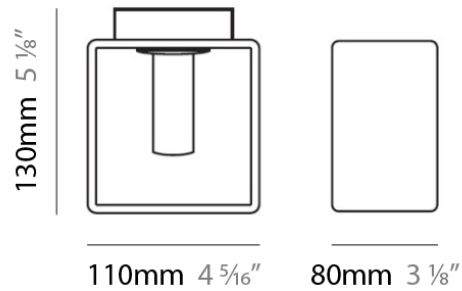

DOMINO SURFACE

D82033-WHI

PROJECT _____

TYPE _____

NOTES _____

QUANTITY _____

DATE _____

GENERAL

Series: Domino

Brand: Panzeri

Division: Design

Mounting Type: Surface

Mounting Location: Ceiling

Subcategory: Ambient

PHYSICAL

Shape: Rectangle

Length (mm): 110

Length (in): 4 ⁵/₁₆

Width (mm): 80

Width (in): 3 ¹/₈

Height (mm): 130

Height (in): 5 ¹/₈

Extension (in): 5 ¹/₈

Light Distribution: Direct / Indirect

Weight (kg): 1.23

Weight (lbs): 2.71

Diffuser: Matte White Blown Glass

Fixture Material: Glass / Aluminum

ELECTRICAL

Number of Lamps: 1

Lamp Type: LED Retrofit / Halogen

Lamp Shape: T4

Bulb Included: Bulb Not Included

Total Output Wattage (W): 13 / 60

Max. Wattage Per Lamp (W): 13 / 60

Lamp Base: G9

Input Voltage (V): 120

LED

OPTICAL

RATINGS AND CERTIFICATIONS

Certified By: CSA Certified to UL and CSA Standards

IP rating: IP20